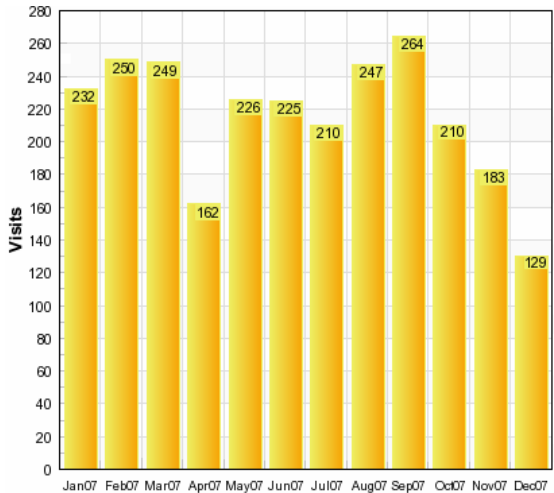

2007 PVARC Website Statistics

Visitors by Continent

Visitors by Country

Visitors by Internet Service Provider

Visitors by Operating System

Visitors by Internet Service Provider

Visitors by Operating System

Visitors by Month

Total Visits for 2007: 2,614
 Average Visits Per Month: 218
 Average Visits Per Day: 7
 Average Page Views Per Visitor: 2
 Average Visit Length: 1-1/2 to 3 Minutes
 87% of Visitors from Southern California
 7% of Visitors from Out-of-State
 5% of Visitors from Outside the U.S.A.

Website Particulars:
 87.1 MB in data size
 32 Topic Pages
 2,336 Files

Miscellaneous Statistics