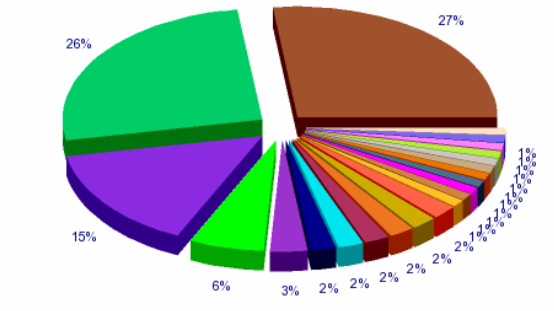

2007 PVARC Website Statistics

Visitors by Continent

Visitors by Country

Visitors by Internet Service Provider

Visitors by Operating System

Visitors by Internet Service Provider

Visitors by Operating System

Visitors by Month

Total Visits for 2007: 2,614
 Average Visits Per Month: 218
 Average Visits Per Day: 7
 Average Page Views Per Visitor: 2
 Average Visit Length: 1-1/2 to 3 Minutes
 87% of Visitors from Southern California
 7% of Visitors from Out-of-State
 5% of Visitors from Outside the U.S.A.