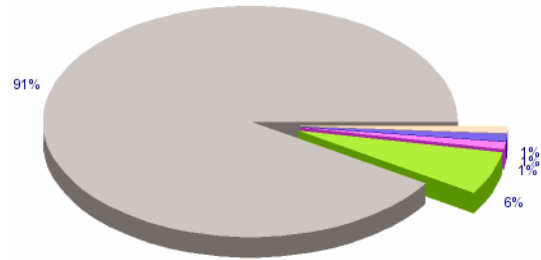

2007 PVARC Website Statistics

Visitors by Continent

Visitors by Country

Visitors by Internet Service Provider

Visitors by Operating System

Visitors by Internet Service Provider

Visitors by Operating System

Visitors by Month

Total Visits for 2007: 2,614
 Average Visits Per Month: 218
 Average Visits Per Day: 7
 Average Page Views Per Visitor: 2
 Average Visit Length: 1-1/2 to 3 Minutes
 87% of Visitors from Southern California
 7% of Visitors from Out-of-State
 5% of Visitors from Outside the U.S.A.