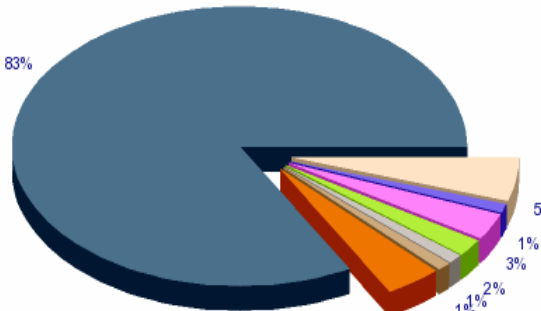

2007 PVARC Website Statistics

Visitors by Continent

Visitors by Country

Visitors by Internet Service Provider

Visitors by Operating System

Visitors by Internet Service Provider

Visitors by Operating System

Visitors by Month

Total Visits for 2007: 2,614
 Average Visits Per Month: 218
 Average Visits Per Day: 7
 Average Page Views Per Visitor: 2
 Average Visit Length: 1-1/2 to 3 Minutes
 87% of Visitors from Southern California
 7% of Visitors from Out-of-State
 5% of Visitors from Outside the U.S.A.