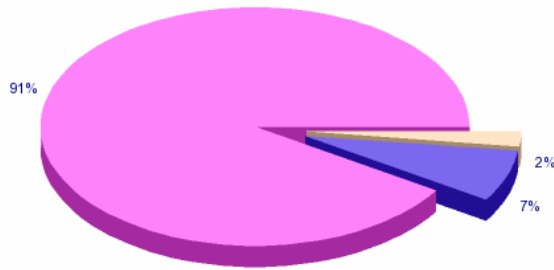

2007 PVARC Website Statistics

Visitors by Continent

Visitors by Country

Visitors by Internet Service Provider

Visitors by Operating System

Visitors by Internet Service Provider

Visitors by Operating System

Visitors by Month

Total Visits for 2007: 2,614
 Average Visits Per Month: 218
 Average Visits Per Day: 7
 Average Page Views Per Visitor: 2
 Average Visit Length: 1-1/2 to 3 Minutes
 87% of Visitors from Southern California
 7% of Visitors from Out-of-State
 5% of Visitors from Outside the U.S.A.