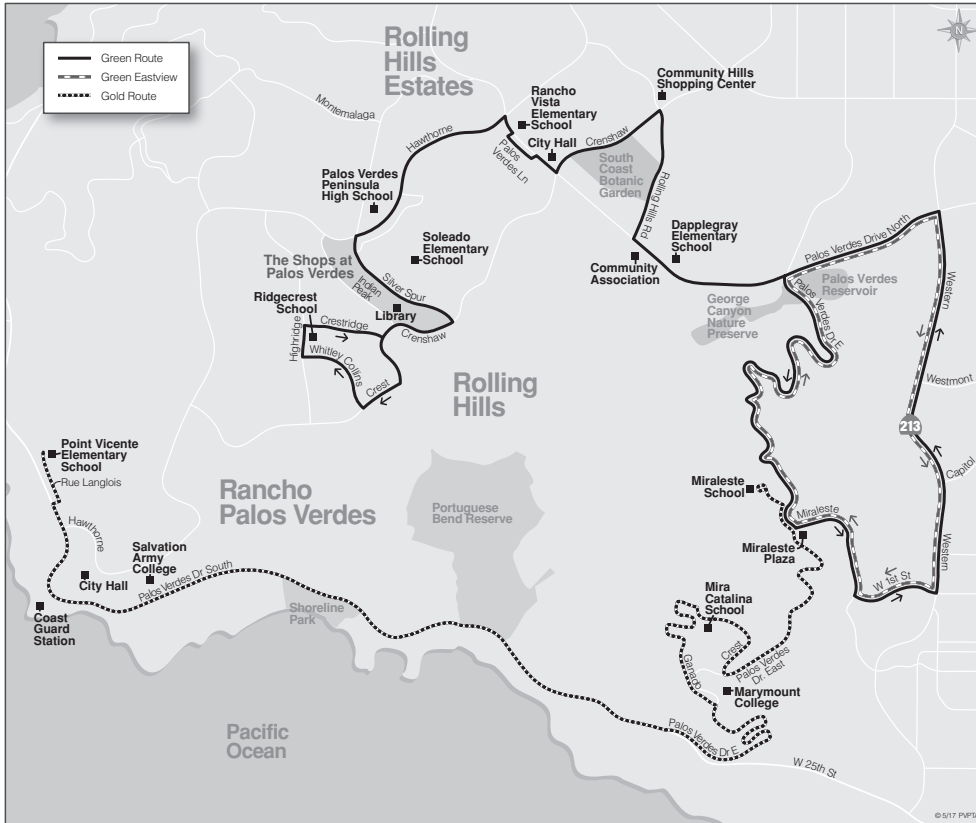

LIGHT TYPE = AM BOLD TYPE = PM

Green Eastview Route operates from June 18th through July 13th on school days only.

L I N E GREEN EASTVIEW Summer School Days Only

SERVICE TO: Miraleste Intermediate
P.V. Drive North
Peninsula Verde
Park Plaza

Crestwood
P.V. Drive East
Stops on Western Ave.

Miraleste Intermediate	Palos Verdes Library	Rocking Horse	Brocno	Conestoga	Western/P.V. Drive North	Peninsula Verde	J. Montgomery	Avenida Aprenda	Delasonde	Toscanini	Caddington Drive	Trudie	Park Plaza	Crestwood	General/Bernice	Miraleste Plaza	Miraleste Intermediate
-	-	-	-	-	7:20	7:22	7:23	7:23	7:24	7:25	7:25	7:26	7:26	7:27	7:28	7:32	7:35
-	-	-	-	-	7:50	7:52	7:53	7:53	7:54	7:55	7:55	7:56	7:56	7:57	7:58	8:02	8:05
12:35	12:38	12:39	12:40	12:43	12:47	12:49	12:50	12:50	12:51	12:52	12:52	12:53	12:53	12:54	12:55	12:59	1:02
1:10	1:13	1:14	1:15	1:18	1:22	1:24	1:25	1:25	1:26	1:27	1:27	1:28	1:28	1:29	1:30	1:34	1:37

Summer 2018

GOLD/ GREEN/ GREEN EASTVIEW

East/West Local Bus
Summer Service

HAVE YOUR FARE READY

The regular PV Transit fare is \$2.50 or one token. The Senior/Disabled fare is \$1.00. If you want to transfer to another PV Transit route, ask the driver for a free transfer. Transfers to MTA and Torrance buses are 25¢. PV Transit accepts MTA and Torrance transfers and MTA EZPass (Line 225/226 only).