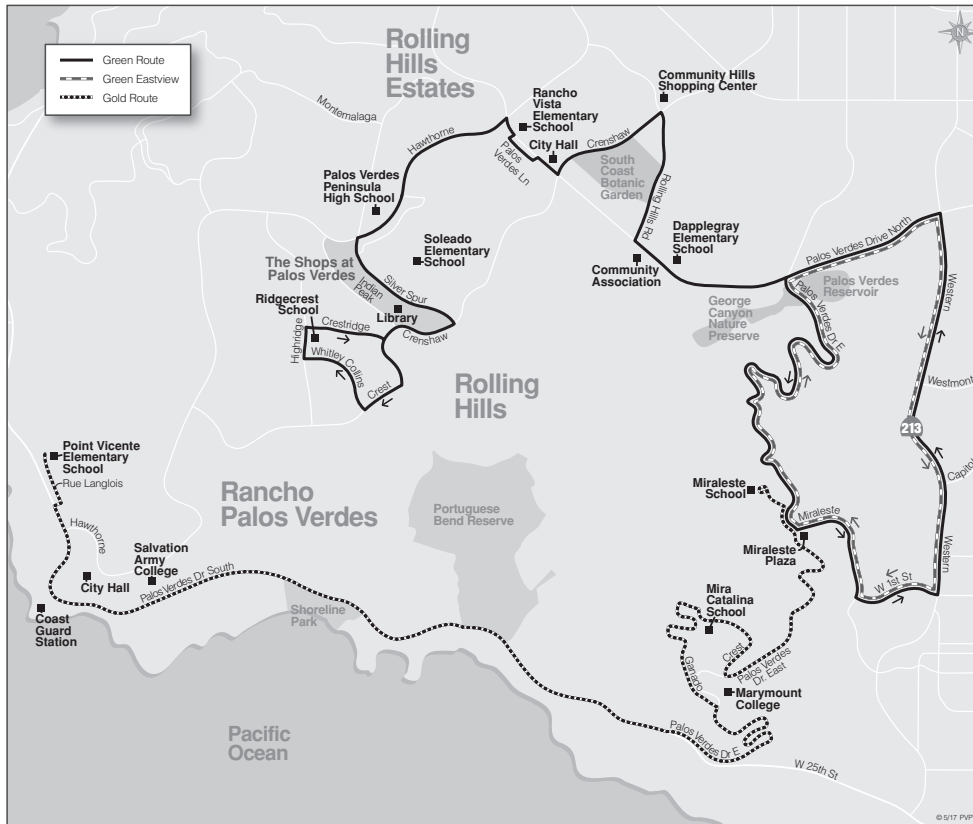

Summer 2022

GOLD/ GREEN/ GREEN EASTVIEW

East/West Local Bus
Summer Service

HAVE YOUR FARE READY

The regular PV Transit fare is $2.50 and $1.00 for senior and disabled passengers. If you want to transfer to another PV Transit route, ask the driver for a free transfer. Transfers to Metro, Torrance and Beach Cities Transit are 25¢. PV Transit accepts Inter Agency Transfers and Metro EZ Pass (adult and senior & disabled).

For more information contact PVPTA:

Telephone: (310) 544-7108

Fax: (310) 544-7109

Website: www.palosverdes.com/pvtransit/

Email: pvtransit@palosverdes.com

TAP CARDS

PV Transit accepts TAP cards with stored cash value. You can purchase TAP cards at the PV Transit office or any Ralphs on the Peninsula. Once you have a TAP card you can load additional cash value at taptogo.net.

Monthly and semester passes are available from the PV Transit office. Contact us for more information.

Palos Verdes Peninsula
PVPTA
TRANSIT AUTHORITY

www.palosverdes.com/pvtransit/