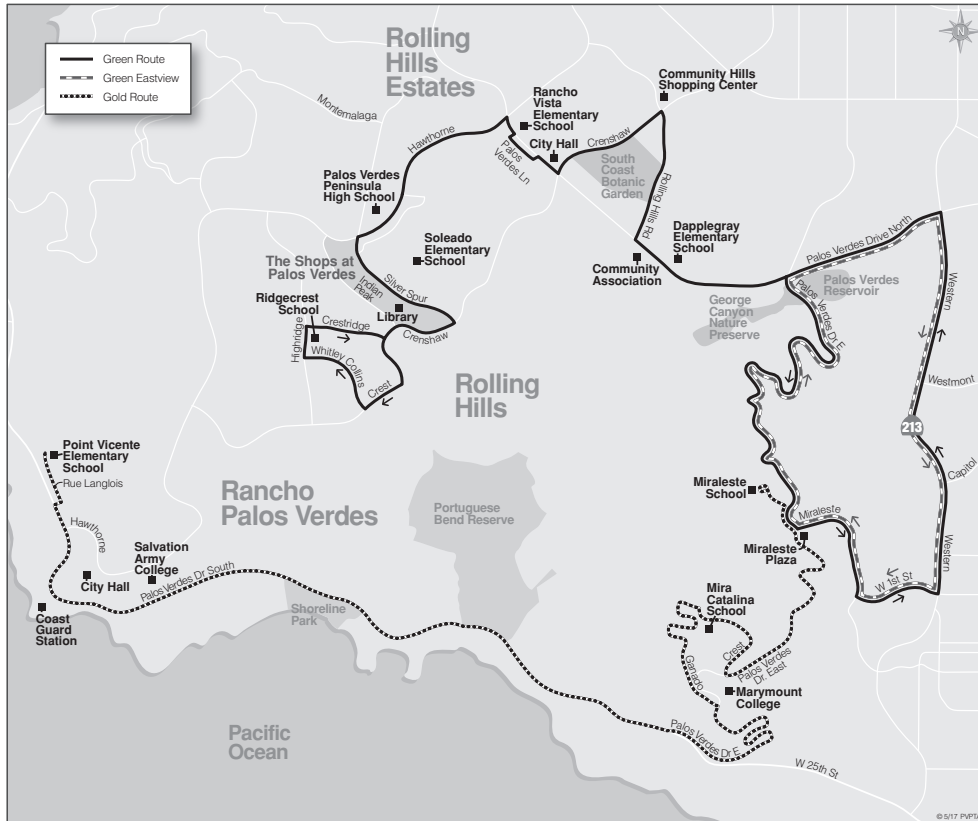

Summer 2017

GOLD/ GREEN/ GREEN EASTVIEW

East/West Local Bus
Summer Service

HAVE YOUR FARE READY

The regular PV Transit fare is $2.50 or one token. The Senior/Disabled fare is $1.00. If you want to transfer to another PV Transit route, ask the driver for a free transfer. Transfers to MTA and Torrance buses are 25¢. PV Transit accepts MTA and Torrance transfers and MTA EZPass (Line 225/226 only).

Transit tokens can be purchased at the PV Transit office or at City Halls (RHE, PVE, RPV) on the Peninsula for $2.50 each. **Tokens are nonrefundable.**

Monthly, semester, and annual passes are available from the PV Transit office. Call office for more details.

**Buses Operate
Monday through Friday Only.
No Weekend or Holiday Service**

For more information contact PVPTA:

Telephone: (310) 544-7108

Fax: (310) 544-7109

Website: www.palosverdes.com/pvtransit/

Email: pvtransit@palosverdes.com

Palos Verdes Peninsula
PVPTA
TRANSIT AUTHORITY

www.palosverdes.com/pvtransit/