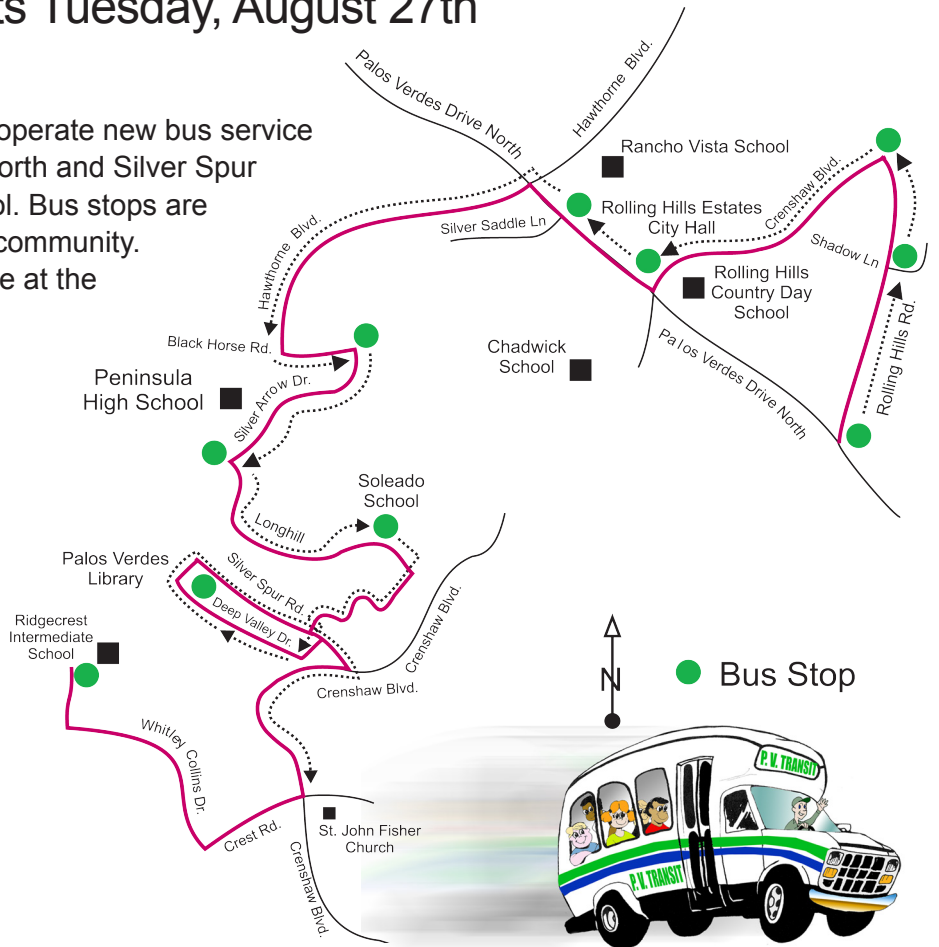

New Bus service To Ridgecrest Intermediate School!

Starts Tuesday, August 27th

On Tuesday, August 27th PV Transit will operate new bus service from the community between PV Drive North and Silver Spur Road and Ridgecrest Intermediate School. Bus stops are located every few blocks throughout the community. Check the schedule and make sure you're at the bus stop at least five minutes before the scheduled arrival time. The Ridgecrest Intermediate School bus stop is located on North Bay Road next to the school parking lot.

If your student has been riding the Green Route to Ridgecrest School last year, please check the map for revised bus stop locations.

The fare is only \$2.50 and there are several types of passes available. Check out our website at pvtransit@palosverdes.com for more information.

RIDGECREST SHUTTLE

STOP	RH Road & PV Drive North	RH Road & Shadow Lane	RH Road & Crenshaw	PV Drive North & City Hall	PV Lane and Silver Saddle @ 5038	Blackhorse Road @ 5038	Long Hill & Silver Arrow	Soleado School	PV Library	Ridgecrest School
AM Trip-Weekday	6:53 AM	6:55 AM	6:56 AM	6:59 AM	7:01 AM	7:05 AM	7:08 AM	7:09 AM	7:13 AM	7:20 AM
STOP	Ridgecrest School	PV Library	Soleado School	Long Hill & Silver Arrow	Blackhorse Road @ 5038	PV Lane and Silver Saddle	PV Drive North & City Hall	RH Road & Crenshaw	RH Road & Shadow Lane	RH Road & PV Drive North
PM Trip-Monday	1:40 PM	1:47 PM	1:51 PM	1:52 PM	1:55 PM	1:59 PM	2:01 PM	2:04 PM	2:05 PM	2:07 PM
PM Trip-Tue-Friday	2:45 PM	2:52 PM	2:56 PM	2:57 PM	3:00 PM	3:04 PM	3:06 PM	3:09 PM	3:10 PM	3:12 PM
PM Trip-Tue-Friday	4:00 PM	4:02 PM	4:03 PM	4:06 PM	4:08 PM	4:12 PM	4:15 PM	4:16 PM	4:20 PM	4:27 PM

PM Trips may run later due to traffic at Soleado School

If you have questions, please contact us at 310-544-7108 or pvtransit@palosverdes.com

Safe...Reliable...Convenient