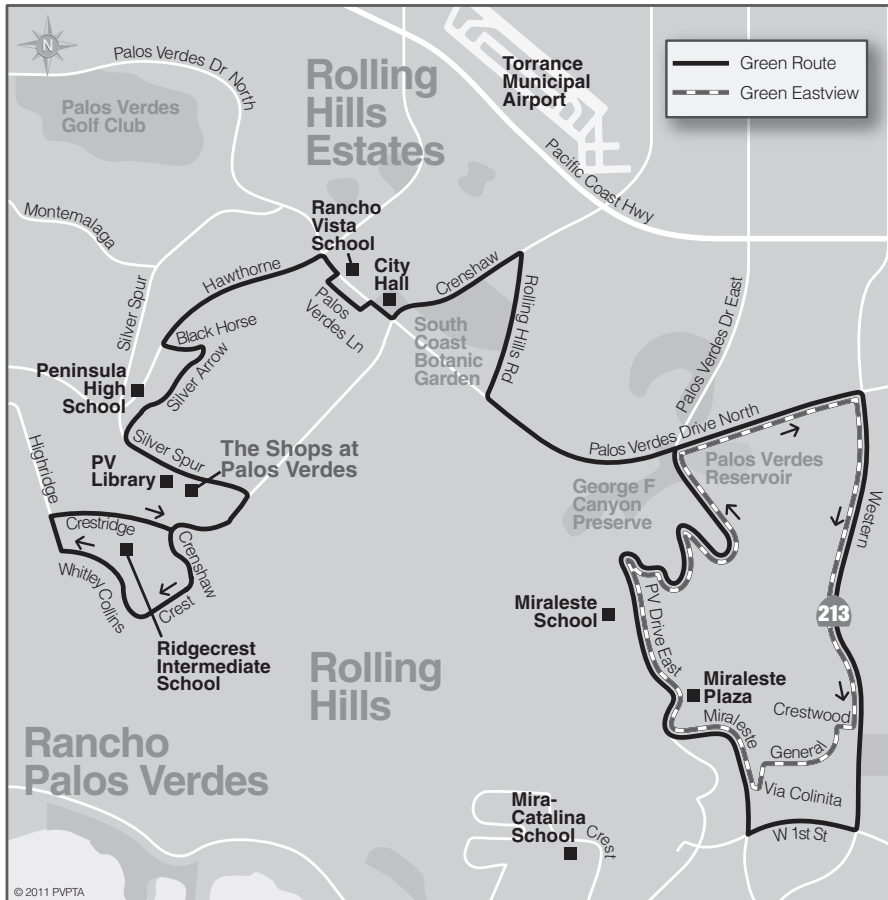

Effective Aug. 30, 2011

GREEN/ GREEN EASTVIEW

East/West
Local Bus Service

Note: Schedule subject to change without notice.

Service is funded by the Cities of Palos Verdes Estates, Rancho Palos Verdes, Rolling Hills Estates, Los Angeles County, and METRO

HAVE YOUR FARE READY

The regular PV Transit fare is $2.50 or one token. The Senior/Disabled fare is $1.00. If you want to transfer to another PV Transit route, ask the driver for a free transfer. Transfers to MTA and Torrance buses are 25¢. PV Transit accepts MTA and Torrance transfers and MTA EZPass (Line 225/226 only).

Transit tokens can be purchased at the PV Transit office or at City Halls (RHE, PVE, RPV) on the Peninsula for $2.50 each. **Tokens are nonrefundable.**

Monthly, semester, and annual passes are available from the PV Transit office. Call office for more details.

**Buses Operate
Monday through Friday Only.
No Weekend or Holiday Service**

For more information contact PVPTA:

Telephone: (310) 544-7108

Fax: (310) 544-7109

Website: www.palosverdes.com/pvtransit/

Email: pvtransit@palosverdes.com

Palos Verdes Peninsula
PVPTA
TRANSIT AUTHORITY

www.palosverdes.com/pvtransit/