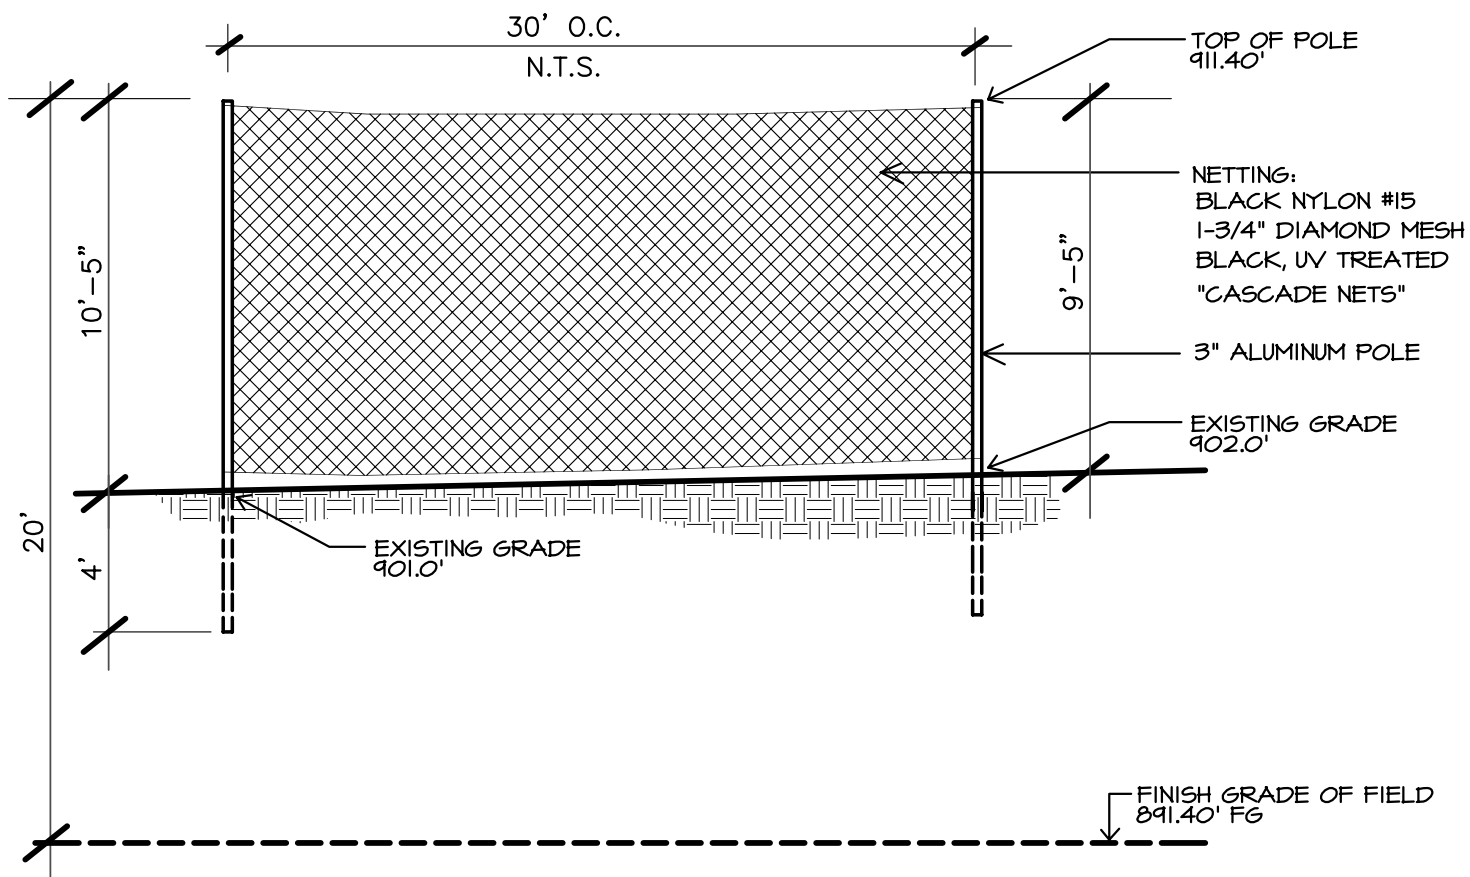

PARTIAL SITE PLAN  
 SCALE: 1" = 60'-0"

TOP OF POLE/NETTING  
 20' ABOVE FINISHED  
 GRADE OF PLAYING FIELD

EXHIBIT SPORTS FIELD NETTING MOCK-UP  
 30800 PALOS VERDES DRIVE EAST  
 MARYMOUNT COLLEGE

**RASMUSSEN & ASSOCIATES**  
 APRIL 2, 2009

*Architecture  
 Planning  
 Interiors*

PANEL I  
SCALE: NOT TO SCALE

EXHIBIT SPORTS FIELD NETTING MOCK-UP  
30800 PALOS VERDES DRIVE EAST  
MARYMOUNT COLLEGE

**RASMUSSEN & ASSOCIATES**  
APRIL 2, 2009  
*Architecture  
Planning  
Interiors*