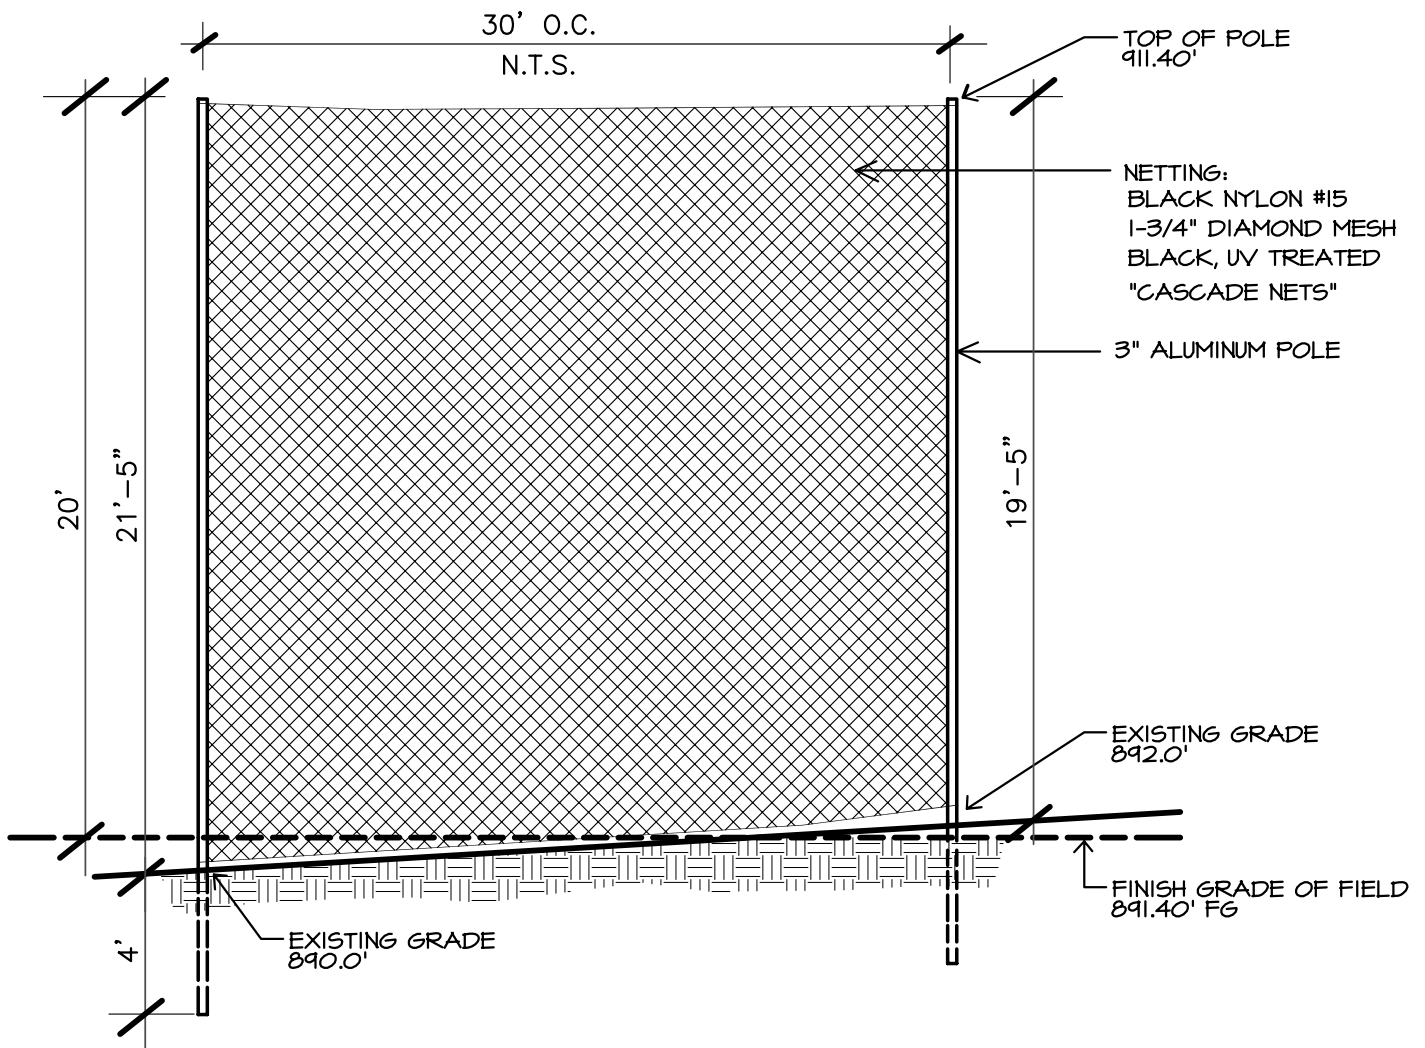

PARTIAL SITE PLAN  
 SCALE: 1" = 60'-0"

TOP OF POLE/NETTING  
 20' ABOVE FINISHED  
 GRADE OF PLAYING FIELD

EXHIBIT SPORTS FIELD NETTING MOCK-UP  
 30800 PALOS VERDES DRIVE EAST  
 MARYMOUNT COLLEGE

**RASMUSSEN & ASSOCIATES**  
 APRIL 2, 2009

*Architecture  
 Planning  
 Interiors*

PANEL I  
SCALE: NOT TO SCALE

EXHIBIT SPORTS FIELD NETTING MOCK-UP  
30800 PALOS VERDES DRIVE EAST  
MARYMOUNT COLLEGE

**RASMUSSEN & ASSOCIATES**  
APRIL 2, 2009  
*Architecture  
Planning  
Interiors*