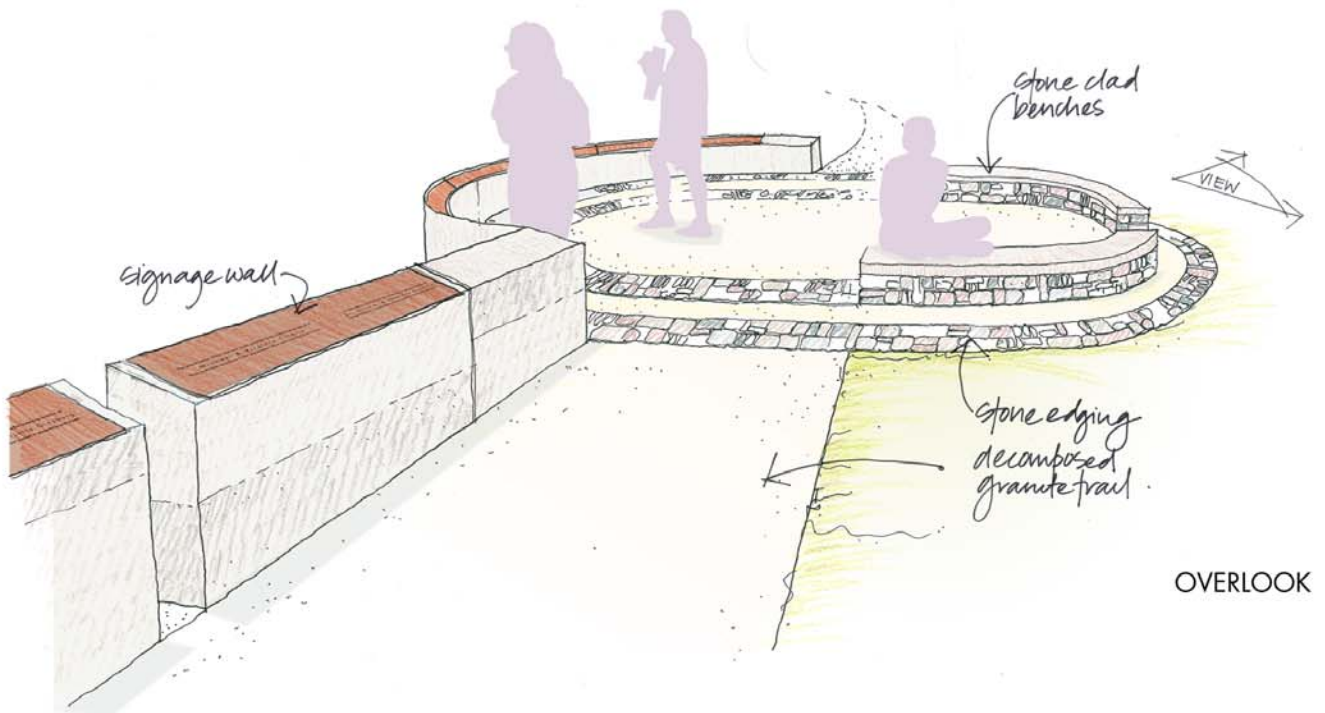

WELCOME WALL

OVERLOOK

CURVED SIGN AT OVERLOOK

SAMPLE 72" X 12" SIGNS

SIGNAGE WALL - LOW CONCRETE WALL WITH ENGRAVED METAL SIGNAGE

SIGNAGE WALL - ENGRAVED METAL SIGNAGE

DECOMPOSED GRANITE TRAIL

BENCH - PALOS VERDES STONE CLAD BENCH WITH ENGRAVED STONE TOP