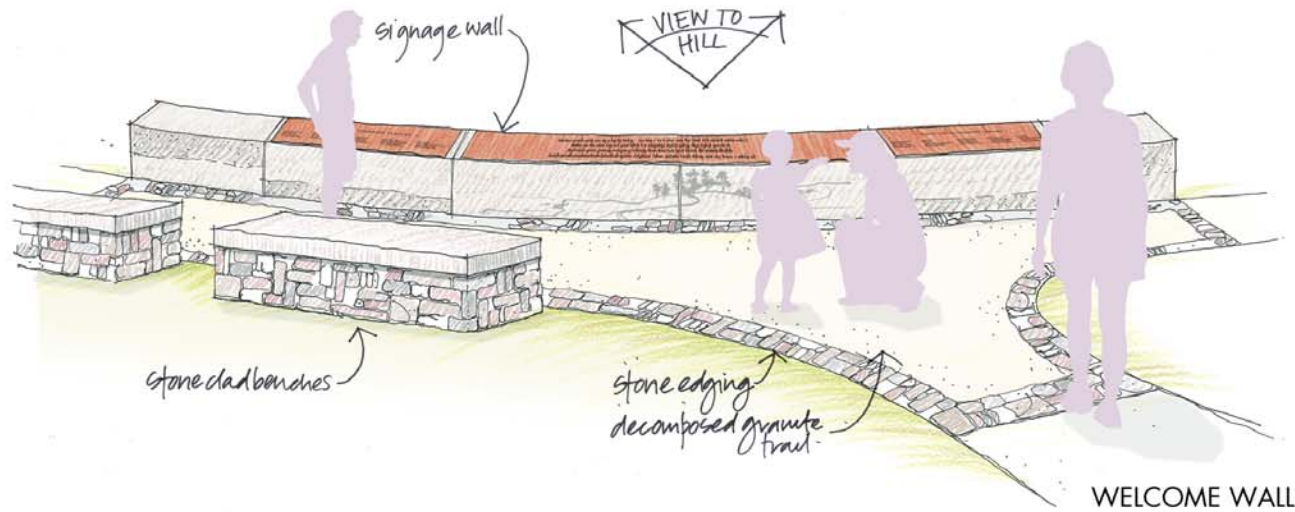

WELCOME WALL

OVERLOOK

CURVED SIGN AT OVERLOOK

SAMPLE 72" X 12" SIGNS

SIGNAGE WALL - LOW CONCRETE WALL WITH ENGRAVED METAL SIGNAGE

SIGNAGE WALL - ENGRAVED METAL SIGNAGE

DECOMPOSED GRANITE TRAIL

BENCH - PALOS VERDES STONE CLAD BENCH WITH ENGRAVED STONE TOP