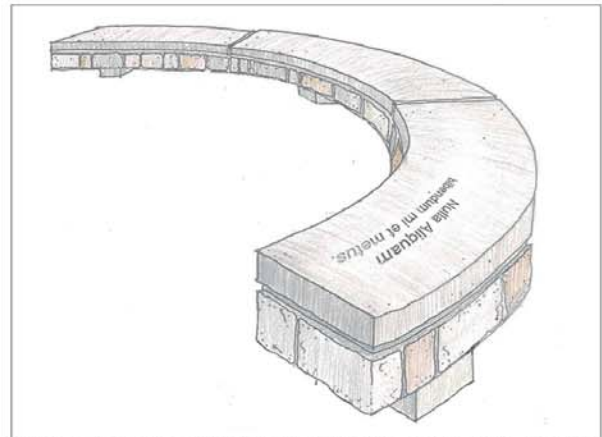

WELCOME WALL

OVERLOOK

CURVED SIGN AT OVERLOOK

SAMPLE 72" X 12" SIGNS

SIGNAGE WALL - LOW CONCRETE WALL WITH ENGRAVED METAL SIGNAGE

SIGNAGE WALL - ENGRAVED METAL SIGNAGE

DECOMPOSED GRANITE TRAIL

BENCH - PALOS VERDES STONE CLAD BENCH WITH ENGRAVED STONE TOP