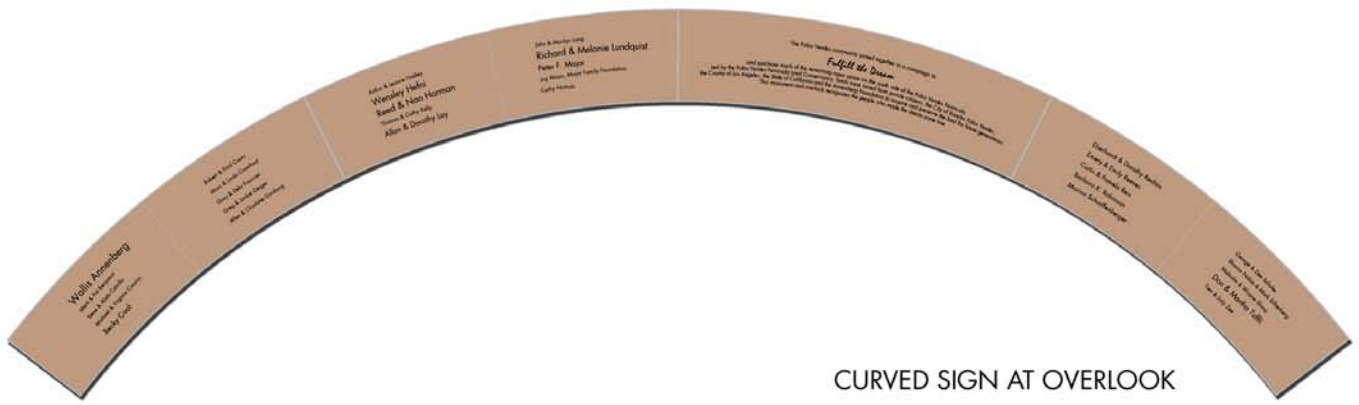

WELCOME WALL

OVERLOOK

CURVED SIGN AT OVERLOOK

SAMPLE 72" X 12" SIGNS

SIGNAGE WALL - LOW CONCRETE WALL WITH ENGRAVED METAL SIGNAGE

SIGNAGE WALL - ENGRAVED METAL SIGNAGE

DECOMPOSED GRANITE TRAIL

BENCH - PALOS VERDES STONE CLAD BENCH WITH ENGRAVED STONE TOP