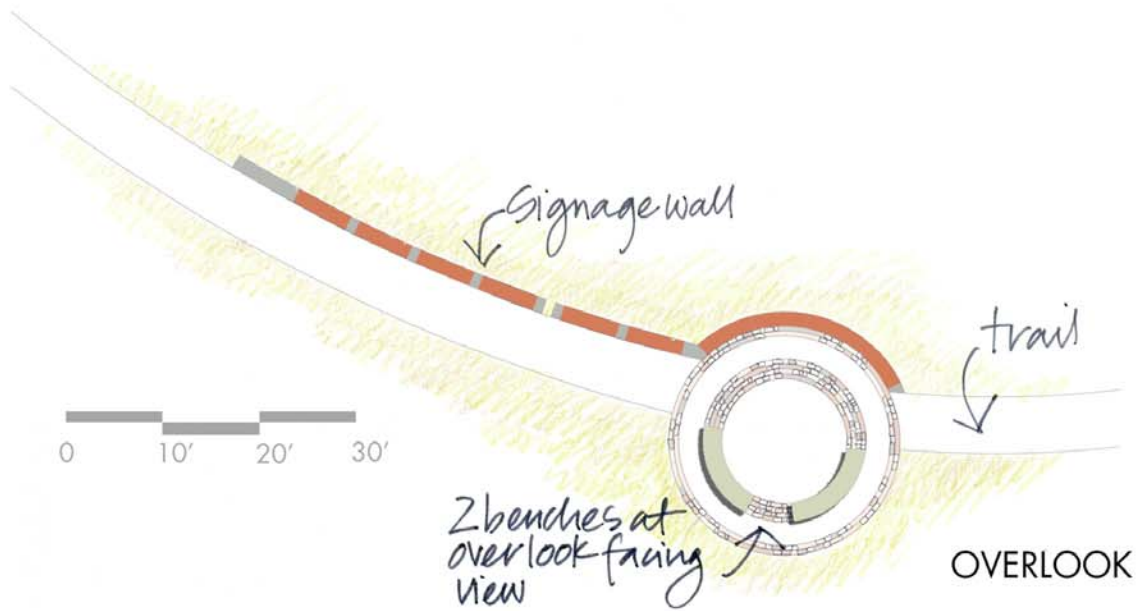

WELCOME WALL

OVERLOOK

CURVED SIGN AT OVERLOOK

SAMPLE 72" X 12" SIGNS

SIGNAGE WALL - LOW CONCRETE WALL WITH ENGRAVED METAL SIGNAGE

SIGNAGE WALL - ENGRAVED METAL SIGNAGE

DECOMPOSED GRANITE TRAIL

BENCH - PALOS VERDES STONE CLAD BENCH WITH ENGRAVED STONE TOP