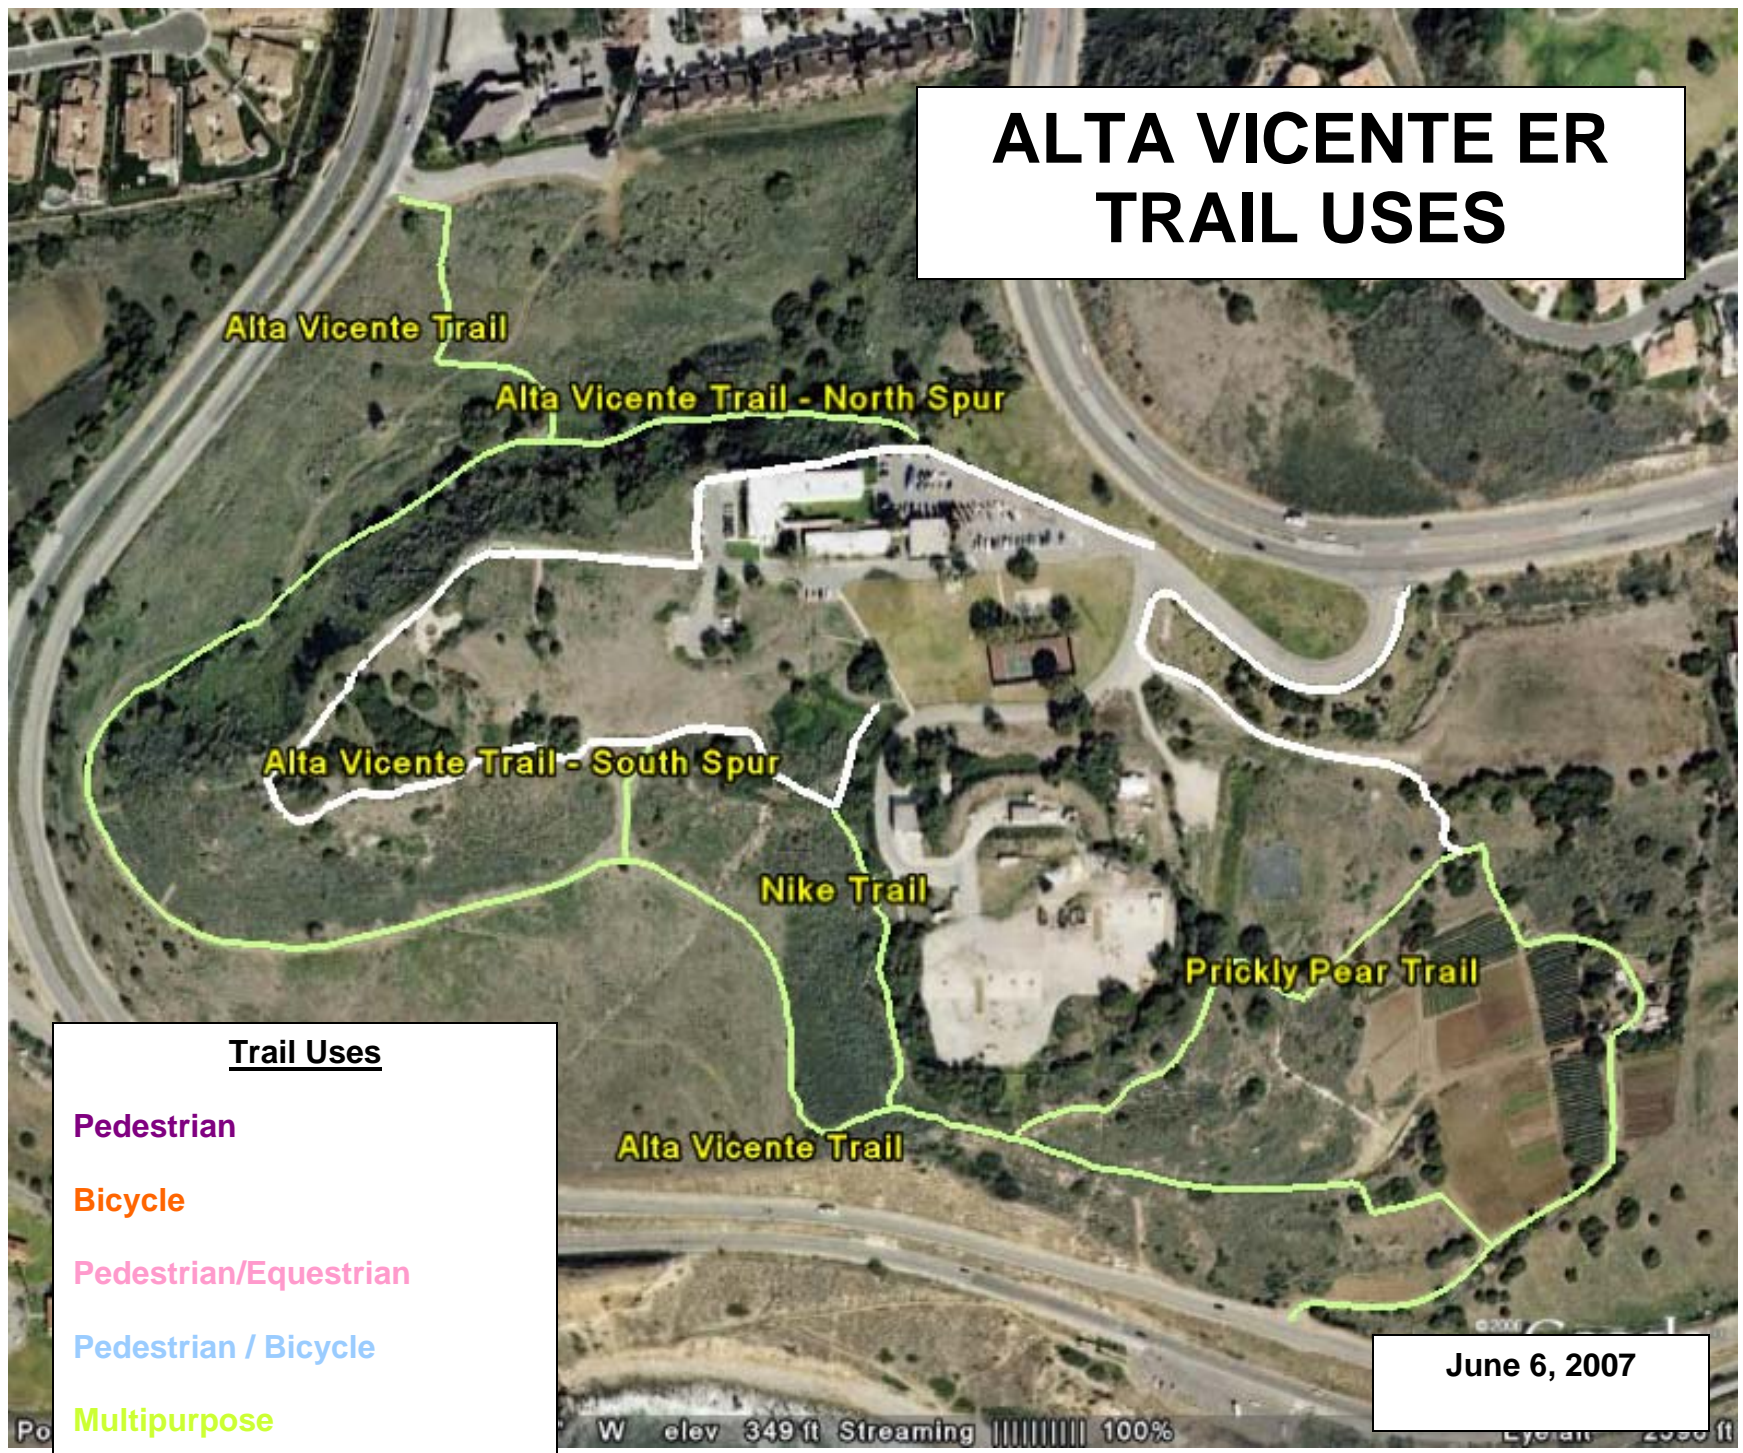

# ALTA VICENTE ER TRAIL USES

## Trail Uses

**Pedestrian**

**Bicycle**

**Pedestrian/Equestrian**

**Pedestrian / Bicycle**

**Multipurpose**

June 6, 2007

Pos

W elev 349 ft Streaming 100%

2000 ft