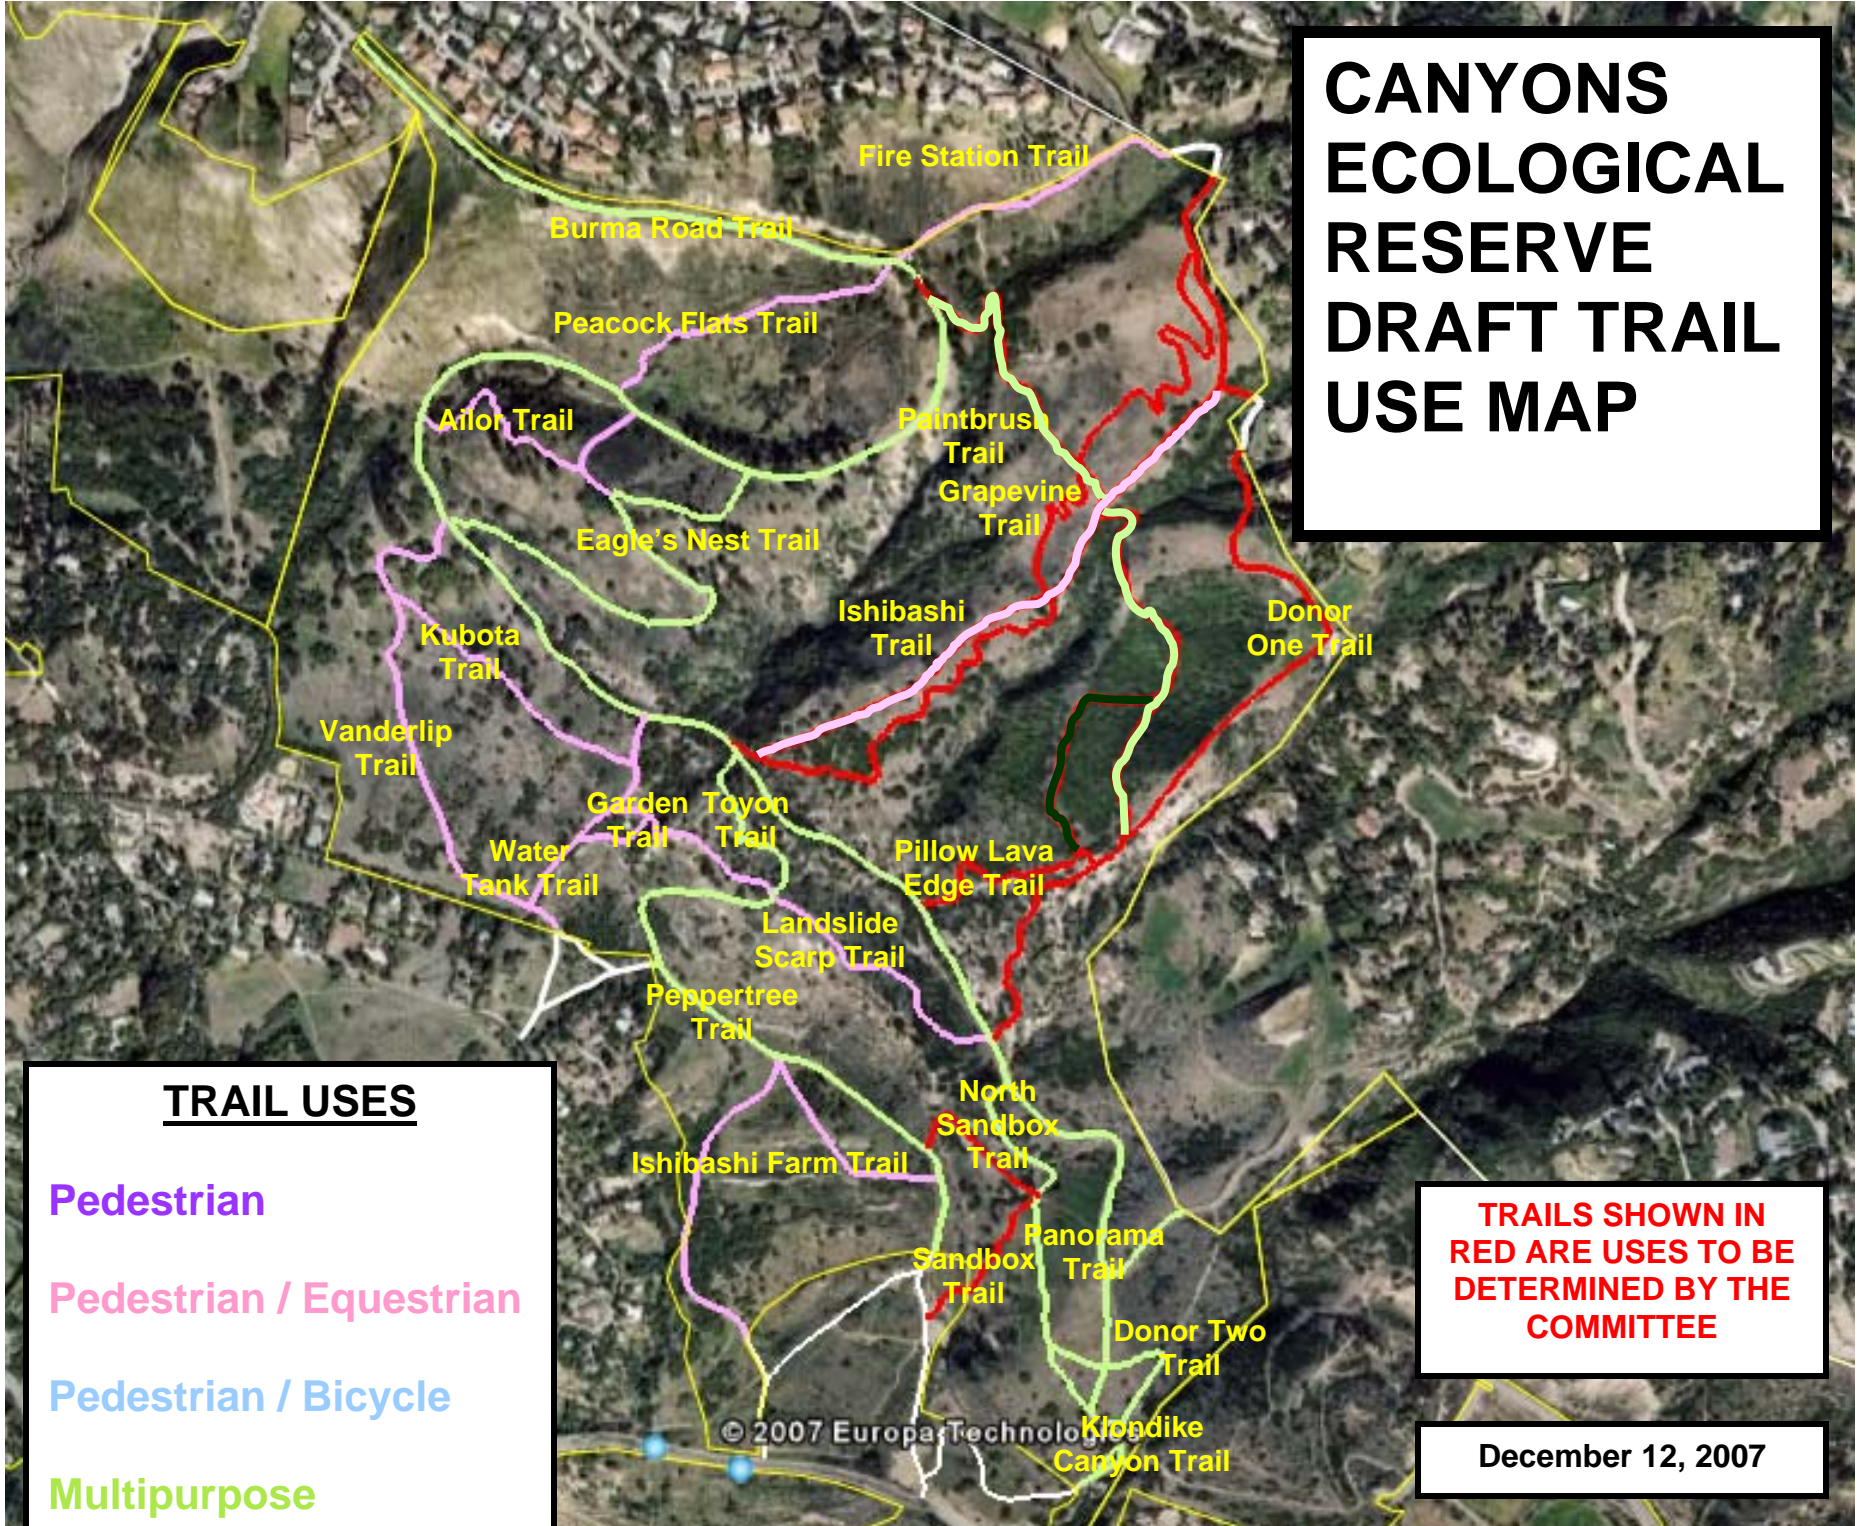

CANYONS ECOLOGICAL RESERVE DRAFT TRAIL USE MAP

TRAIL USES

Pedestrian

Pedestrian / Equestrian

Pedestrian / Bicycle

Multipurpose

**TRAILS SHOWN IN
RED ARE USES TO BE
DETERMINED BY THE
COMMITTEE**

December 12, 2007