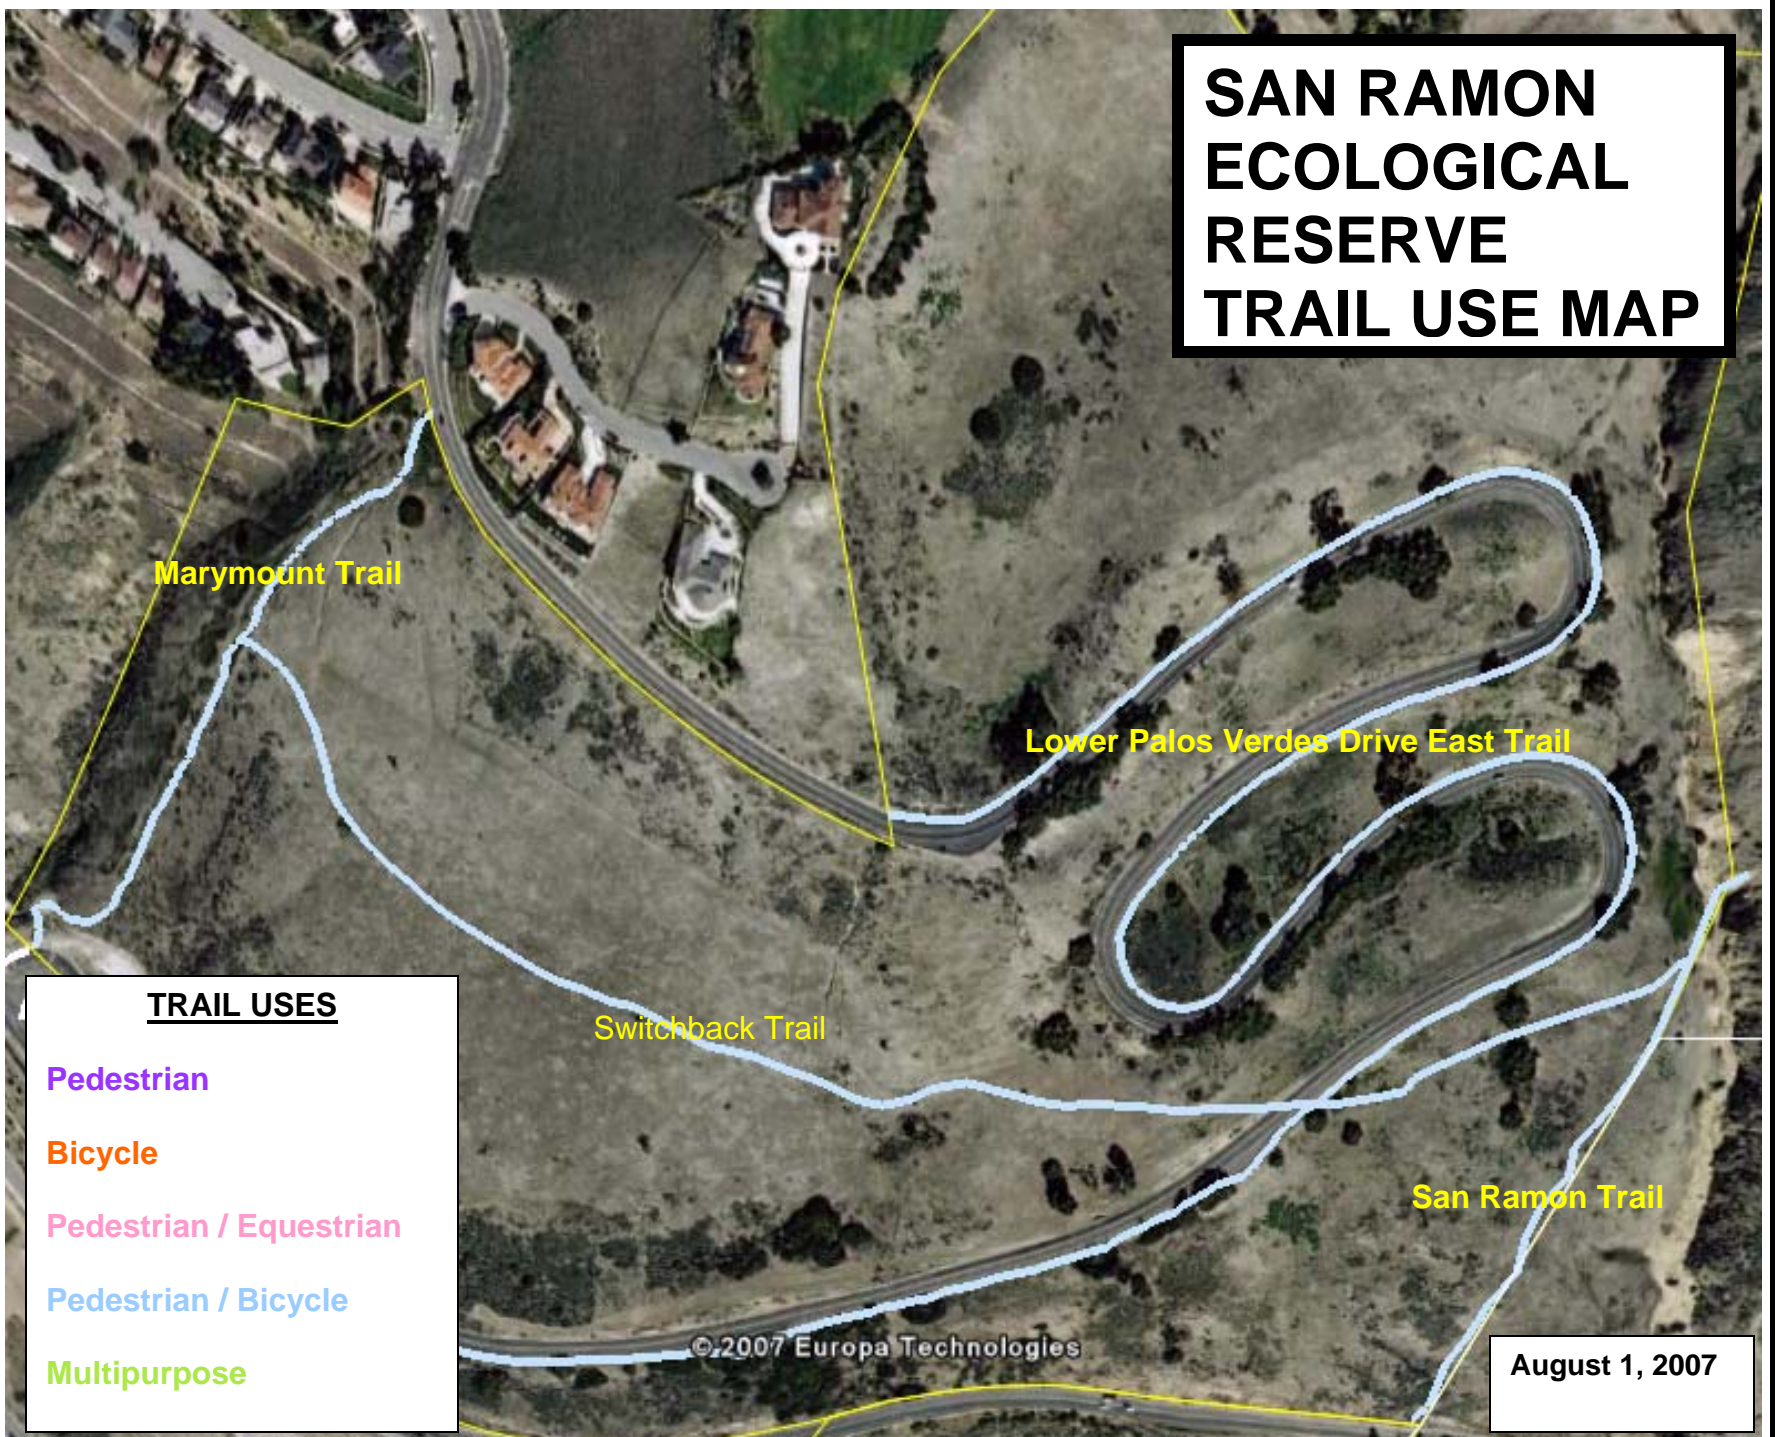

SAN RAMON ECOLOGICAL RESERVE TRAIL USE MAP

TRAIL USES

- Pedestrian
- Bicycle
- Pedestrian / Equestrian
- Pedestrian / Bicycle
- Multipurpose

August 1, 2007