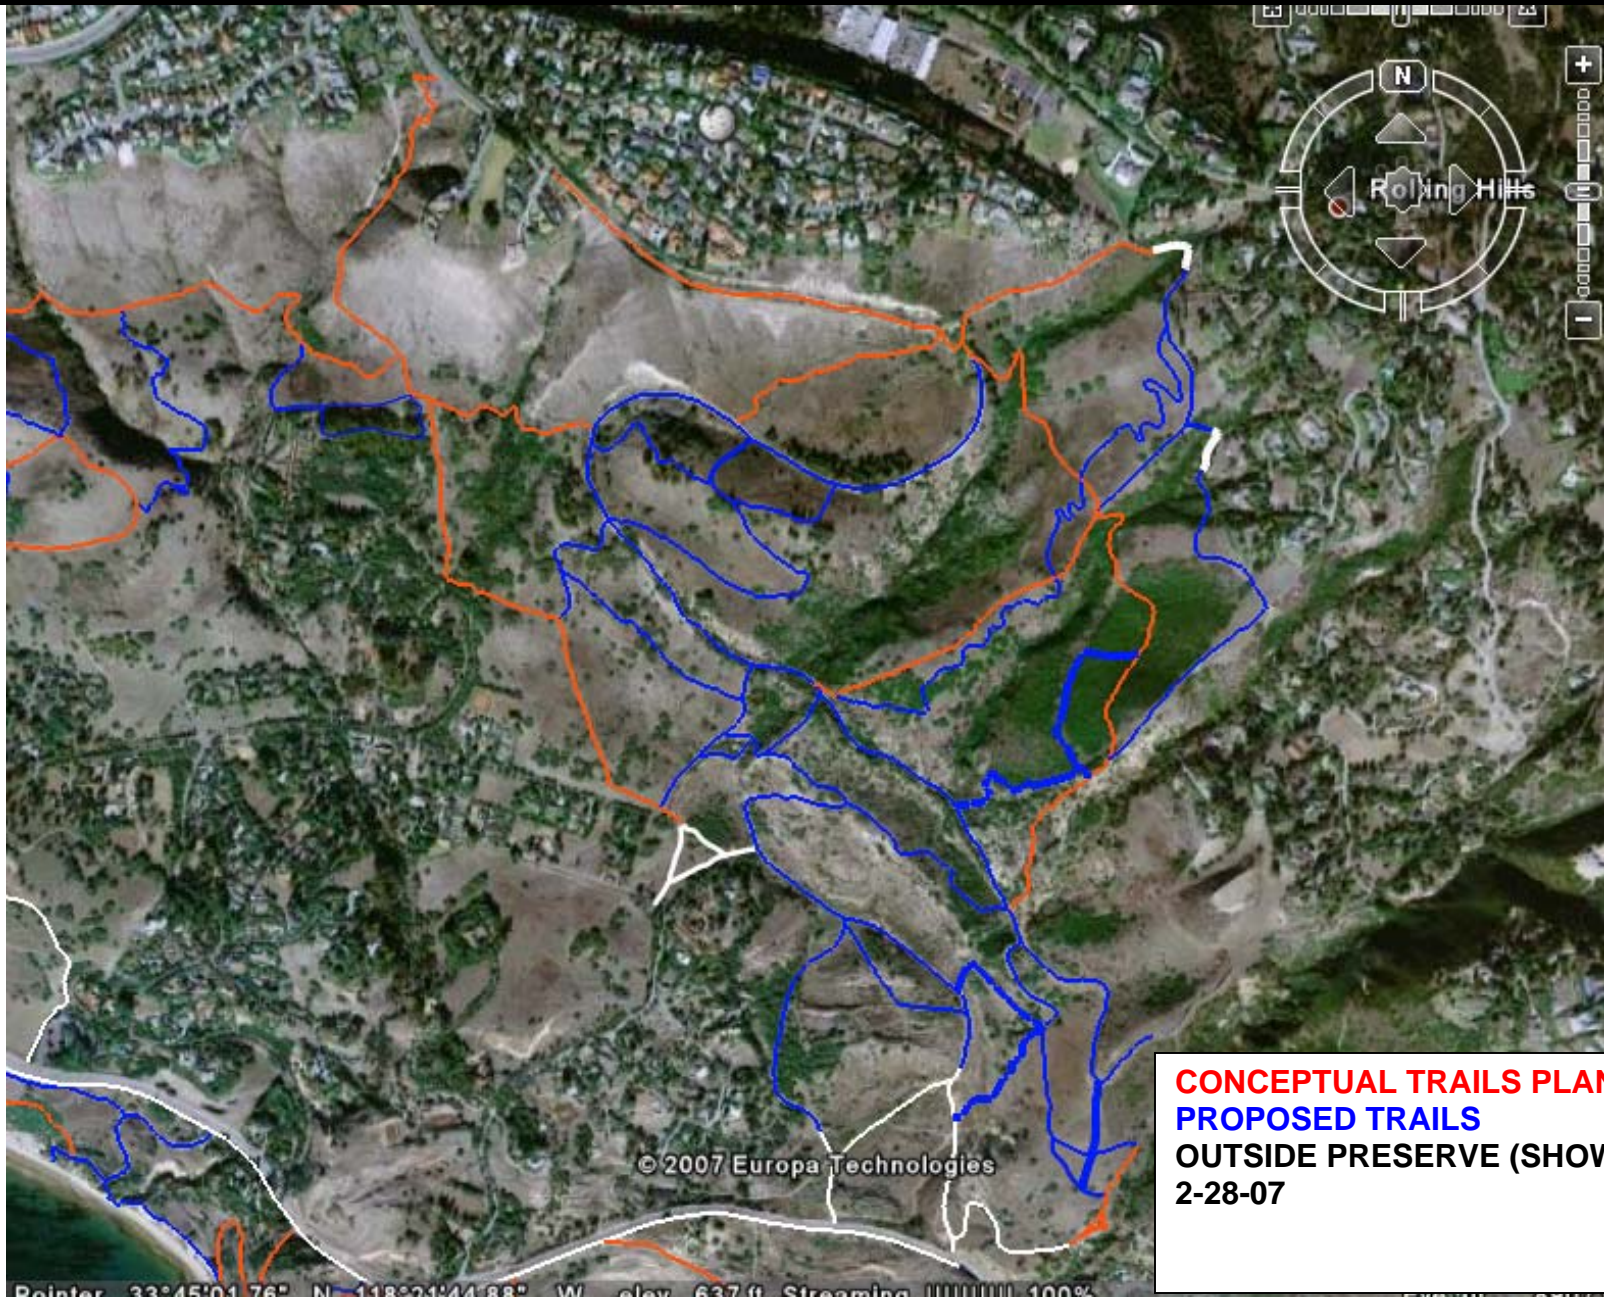

CANYONS ECOLOGICAL RESERVE

CONCEPTUAL TRAILS PLAN
PROPOSED TRAILS
OUTSIDE PRESERVE (SHOWN IN WHITE)
2-28-07